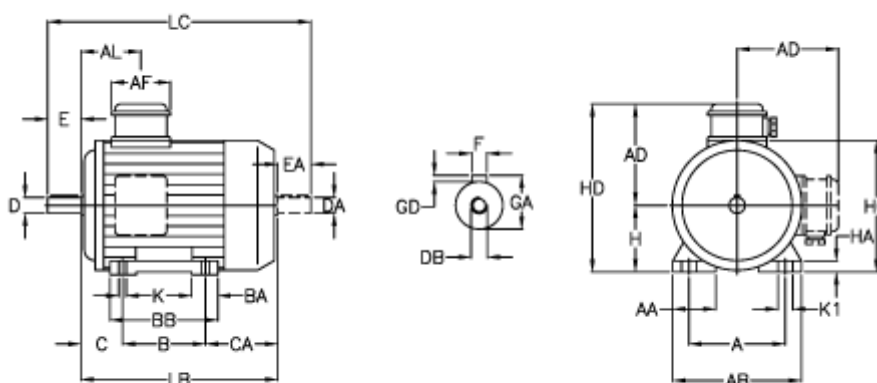

Article number: 252300300212

Description: ICME IE3 Tree-phase motor TPE100LA2-2 3.0KW
2800 rpm 230-400V 50HZ IP55 B3

Measures

A = 160	BA = 40	EA = 60	K = 12
A/F = 84	BB H7 = 176	F = 8	K1 = 20
AA = 42	C = 63	GA = 31	L = 366
AB = 200	CA = 105	GD = 7	LB = 306
AC = 195	D = 28	H = 100	LC = 429
AD = 140	DA = 28	HA = 14	
AL = 96	DB = M10	HC = 200	
B = 140	E = 60	HD = 240	